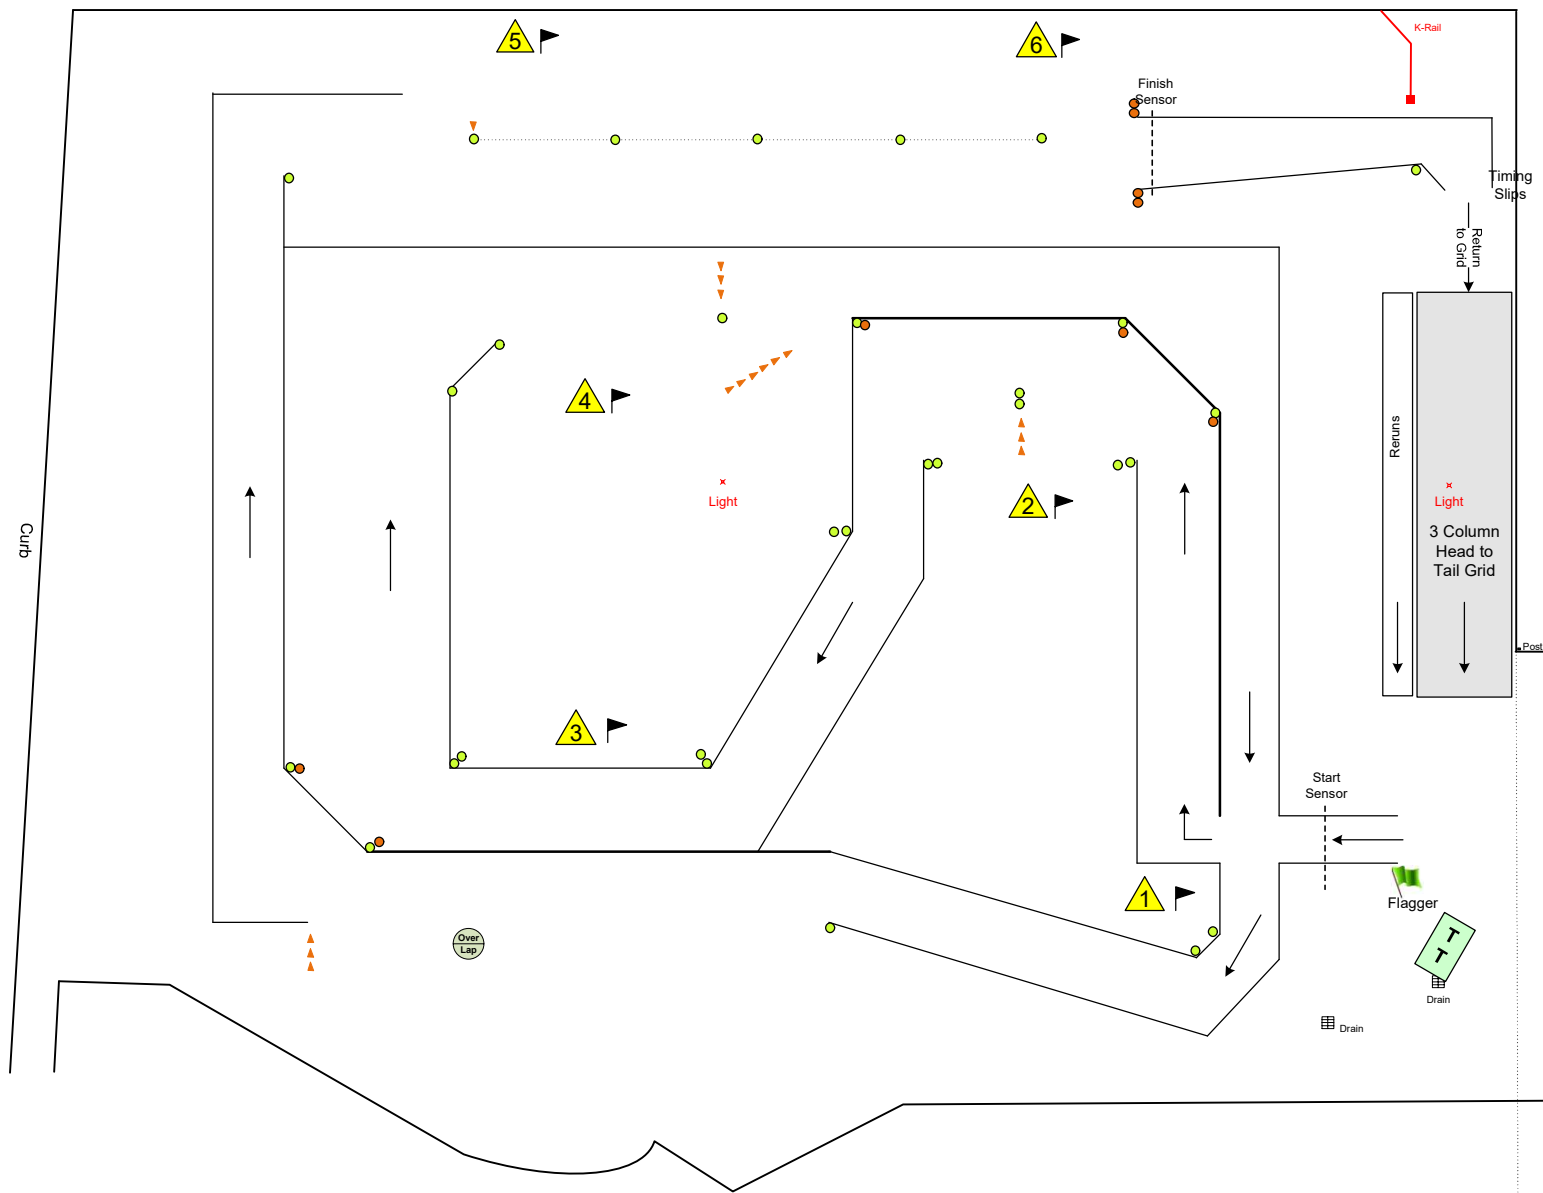

K-Rail and curb

Porsche Club of America

Sacramento Valley Region

SVR Autocross 5/4/19
 San Joaquin County
 Fairgrounds Parking Lot
 Course Design by Kent Treiber

P Off-grid Parking

P Off-grid Parking