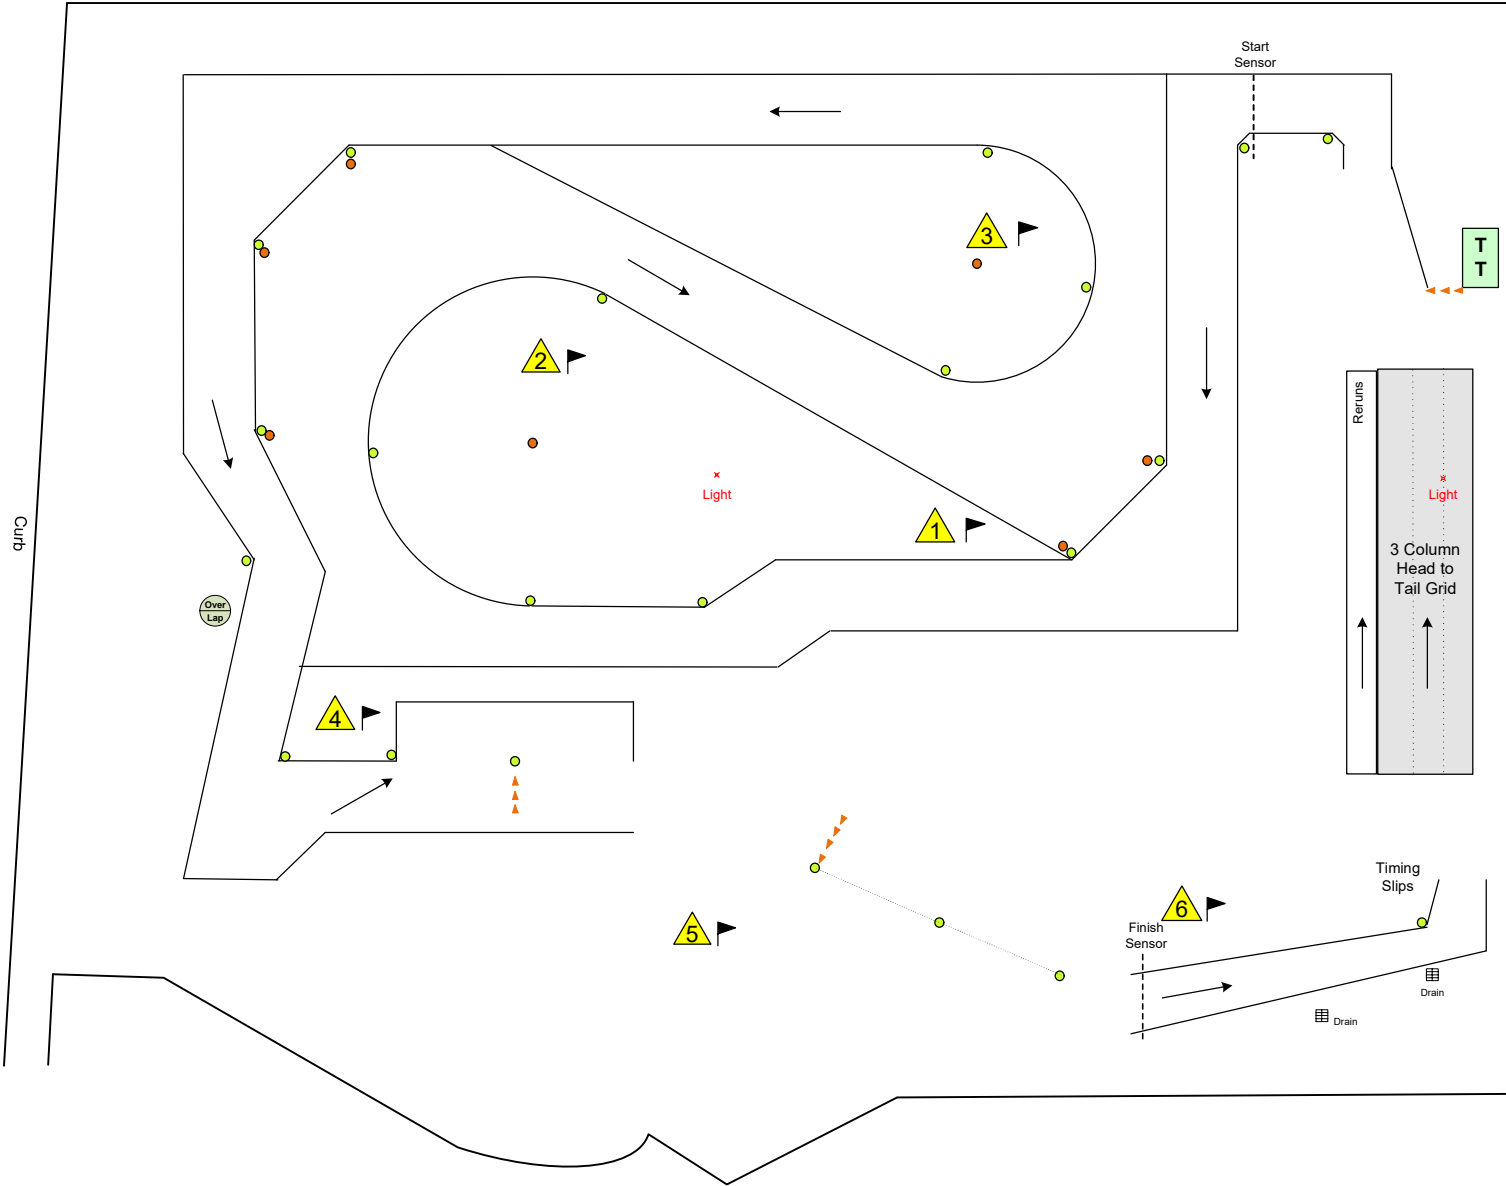

K-Rail and curb

Porsche Club of America

Sacramento Valley Region

SVR Autocross 5/25/19
 San Joaquin County
 Fairgrounds Parking Lot
 Course Design by Kent Treiber

P Off-grid Parking

Drain

P Off-grid Parking