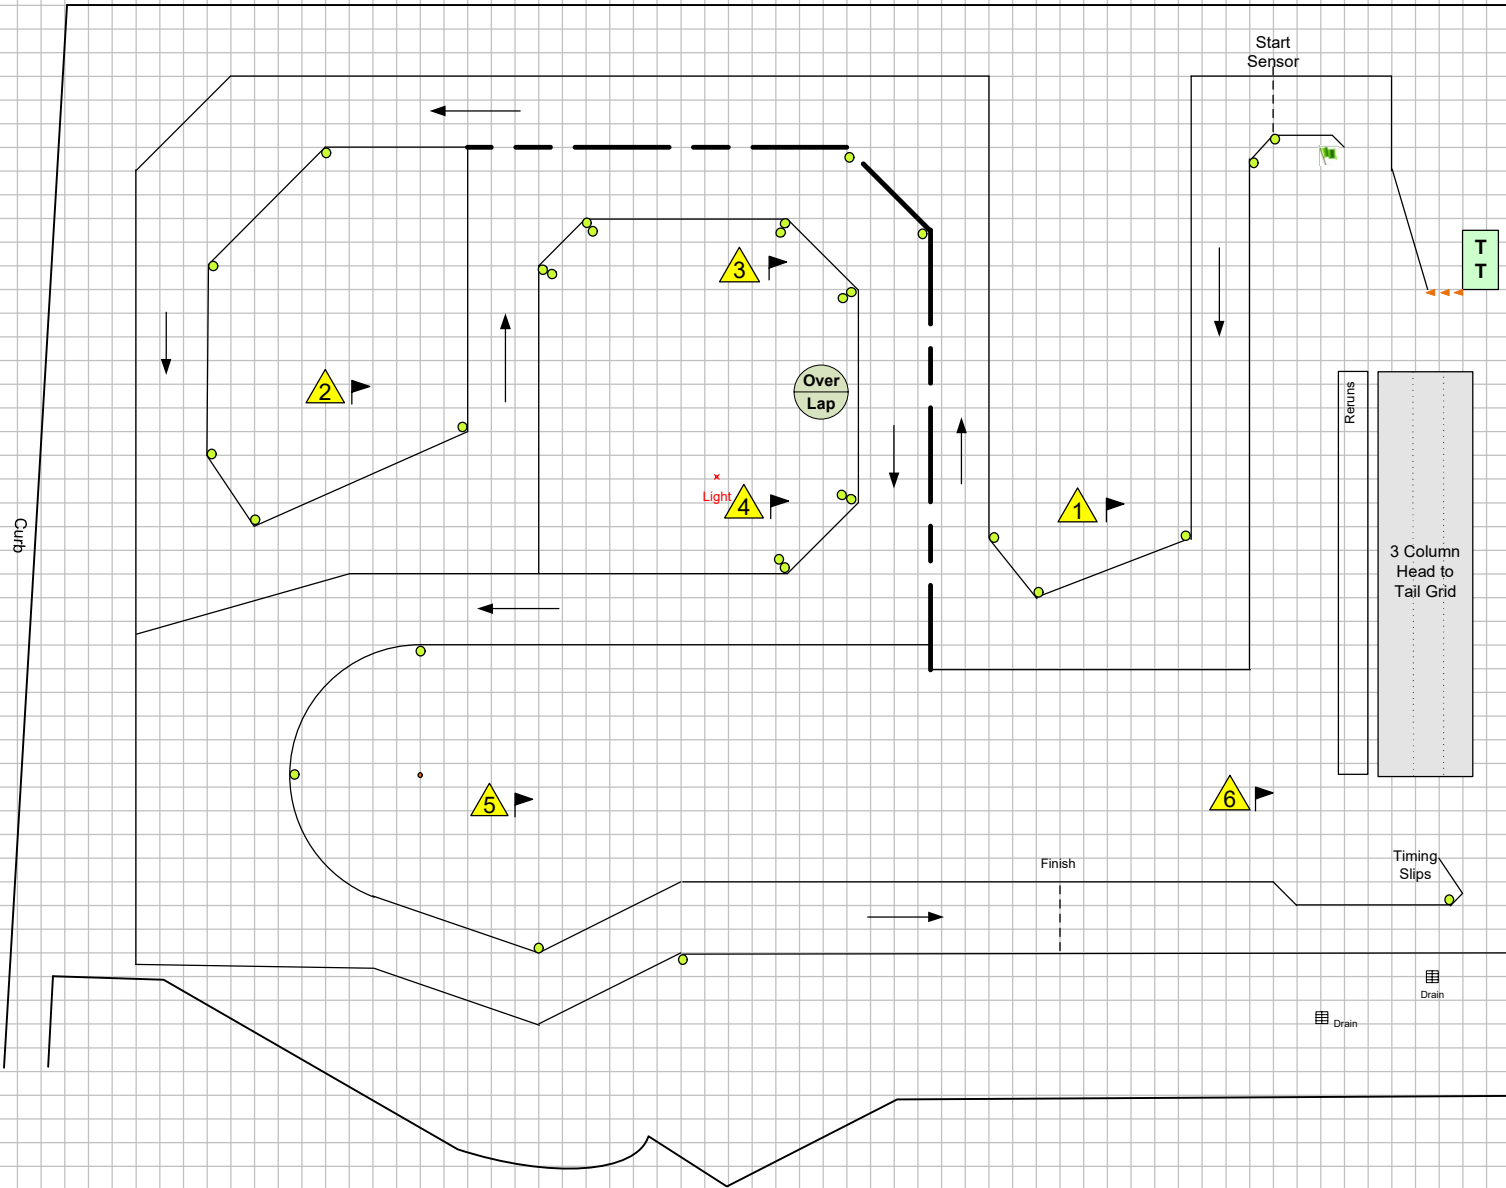

K-Rail and curb

**Porsche Club of America**

**Sacramento Valley Region**

SVR Zone 7 Autocross 6/29/19  
 San Joaquin County  
 Fairgrounds Parking Lot  
 Course Design by Kent Treiber

**P** Off-grid Parking

**P** Off-grid Parking